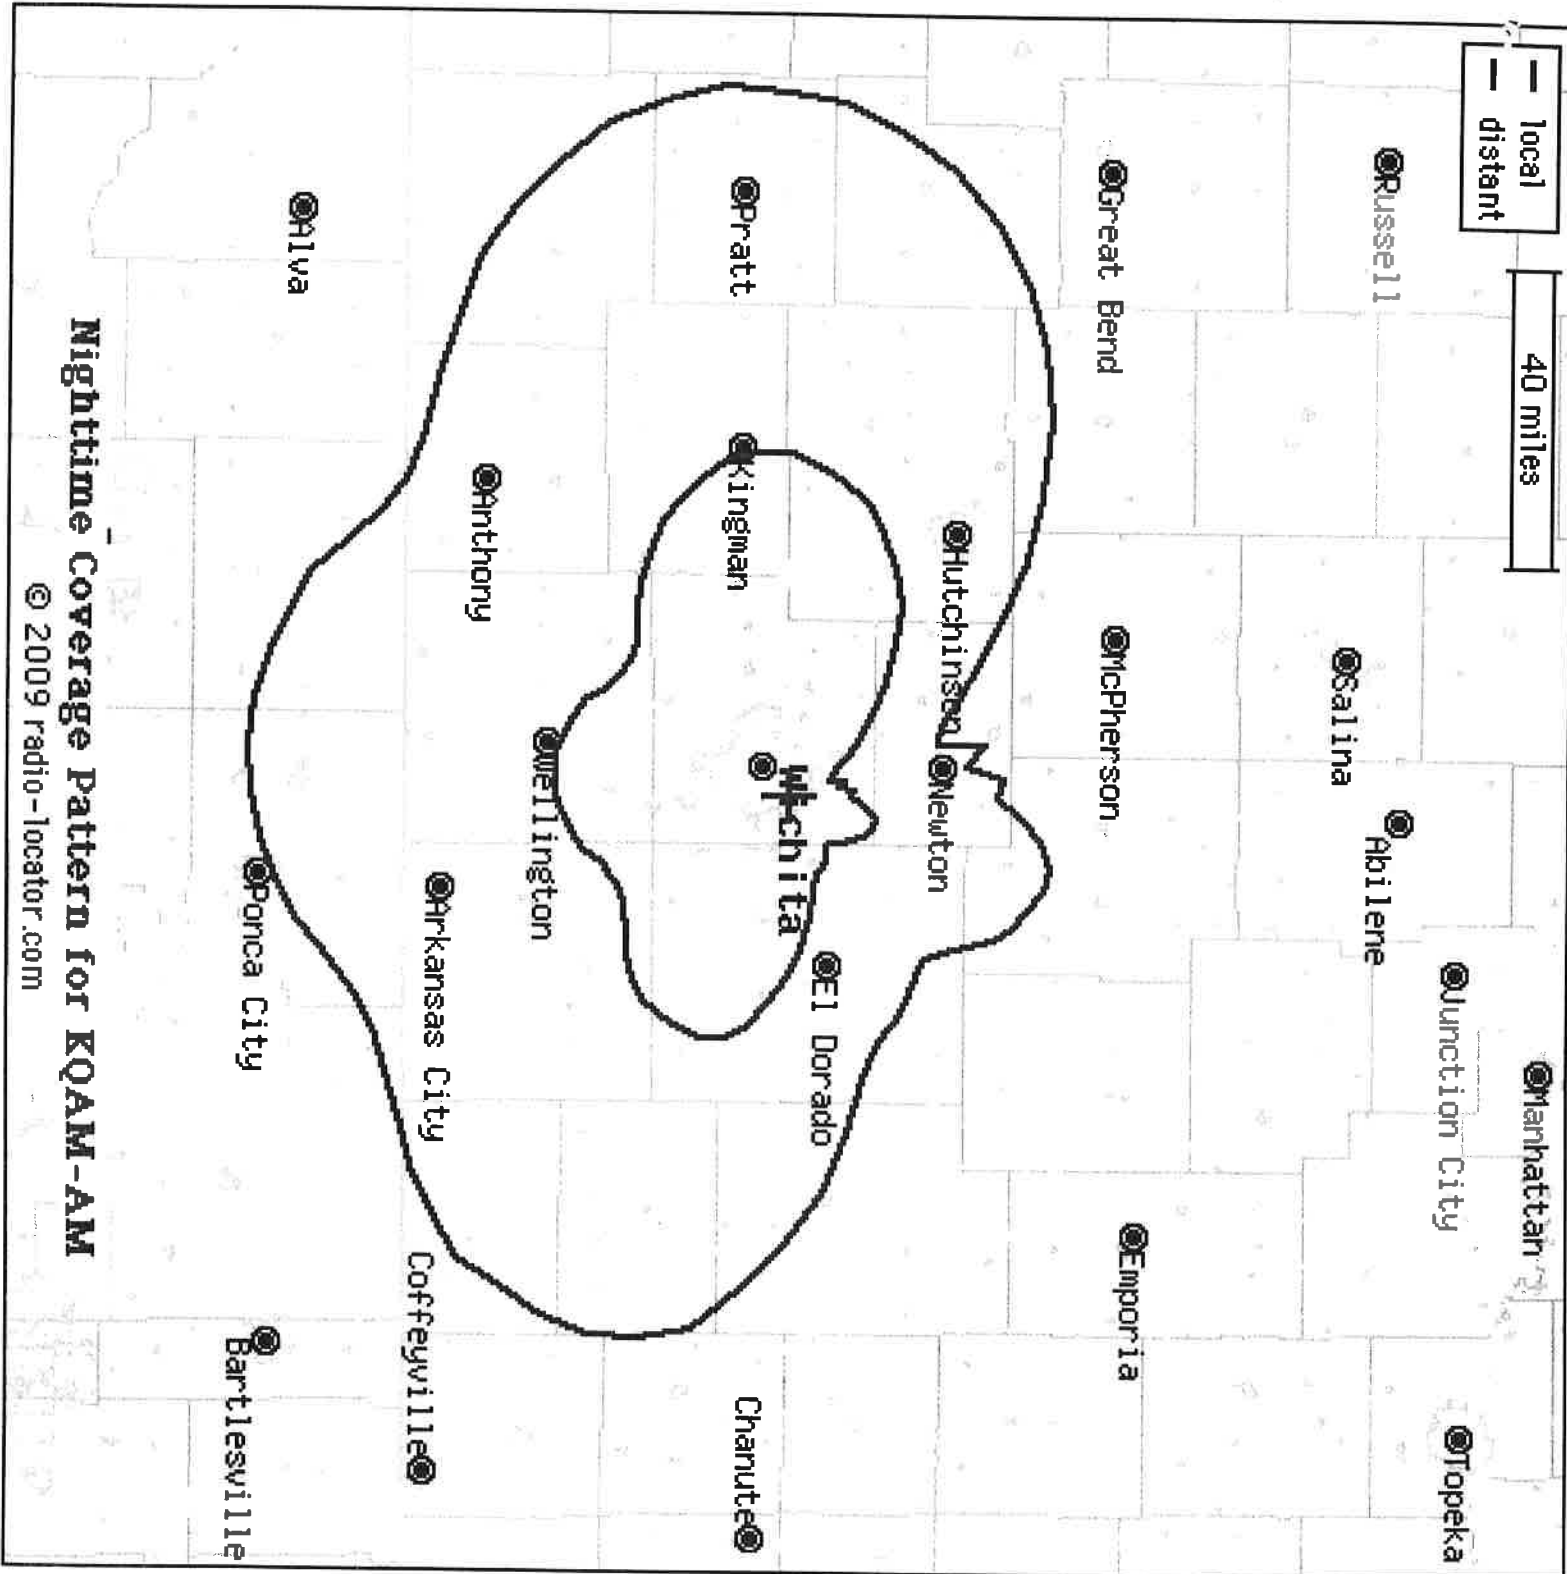

5,000 Watts Day - 1,000 Watts Night - Class B

- County Borders
- State Borders
- City Borders

— local
— distant

40 miles

Nighttime Coverage Pattern for KOAM-AM

© 2009 radio-locator.com